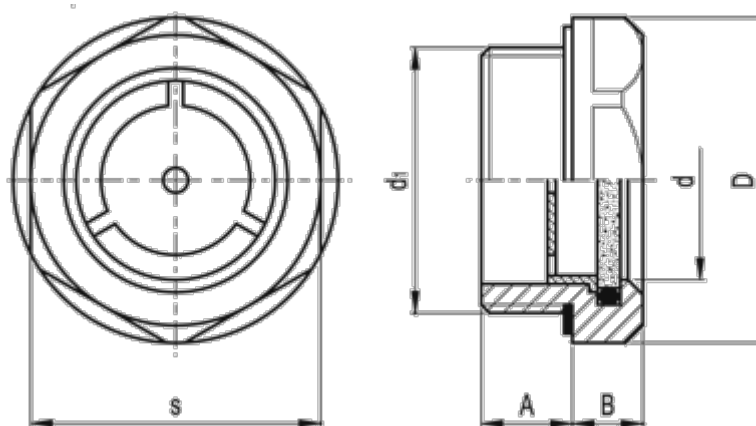

Data Sheet

Article number: 20672528

Description: E+G Oil level indicator
GN 743.3-24-G1-A

Measures

A = 11.0

B = 8.5

D = 40

d = 24